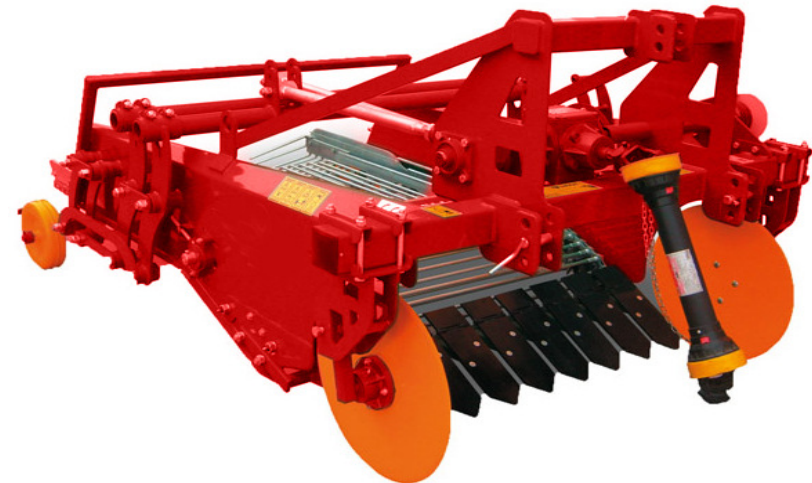

Two Row Potato Harvester (Rovic)

General Characteristics

- 3-Point mounted
- Requires 540rpm Tractor PTO
- Rear Discharge
- Suitable for tractors with standard track widths of 1.6m
- Equipped with 9 individual plough shares with two adjustable haulm cutting discs on each side

Stock Code	Model	No. rows harvest	Harvest width	HP required	Production per day	Working speed	Weight
UAR-APH2-2	APH2-2	2	130cm	55-60	2.4 ha	3-4 km/h	595kg