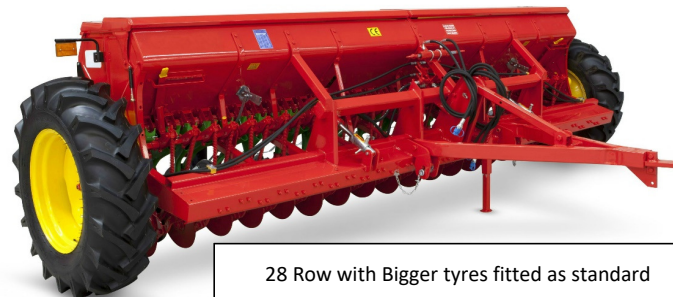

## ROVIC - Seed Drills (Disc)

### Seed Drill - Single or Double disc opener type

#### General Characteristics

- Seed Drill adapted to be Trailed or 3-Point  
 (Remove drawbar for 3-Point)
- Two models available, Single or Double Disc
- Tractor hydraulics required 1 x SA
- Tyres; 12-16 Row (600 x16)  
 20-24 Row (750 x 16)  
 28 Row (11.5/80 x 15.3)

28 Row with Bigger tyres fitted as standard

Stock Code	Model	Row spacing	Working width	Min. HP required	No. of Tines / D/disc	Hopper capacity	
						Fertilizer	Seed
<b>Single Disc Opener</b>							
UAR-AHM12	12 Single Disc	14cm	154cm	35-40	12	245L	265L
UAR-AHM16	16 Single Disc	14cm	210cm	45-50	16	320L	350L
UAR-AHM20	20 Single Disc	14cm	266cm	55-60	20	395L	430L
UAR-AHM24	24 Single Disc	14cm	322cm	65-70	24	465L	510L
UAR-AHM28	28 Single Disc	14cm	378cm	75-80	28	540L	590L
<b>Double Disc Opener</b>							
UAR-AHD12	12 Double Disc	14cm	154cm	35-40	12	245L	265L
UAR-AHD16	16 Double Disc	14cm	210cm	45-50	16	320L	350L
UAR-AHD20	20 Double Disc	14cm	266cm	55-60	20	395L	430L
UAR-AHD24	24 Double Disc	14cm	322cm	65-70	24	465L	510L
UAR-AHD28	28 Double Disc	14cm	378cm	75-80	28	540L	590L